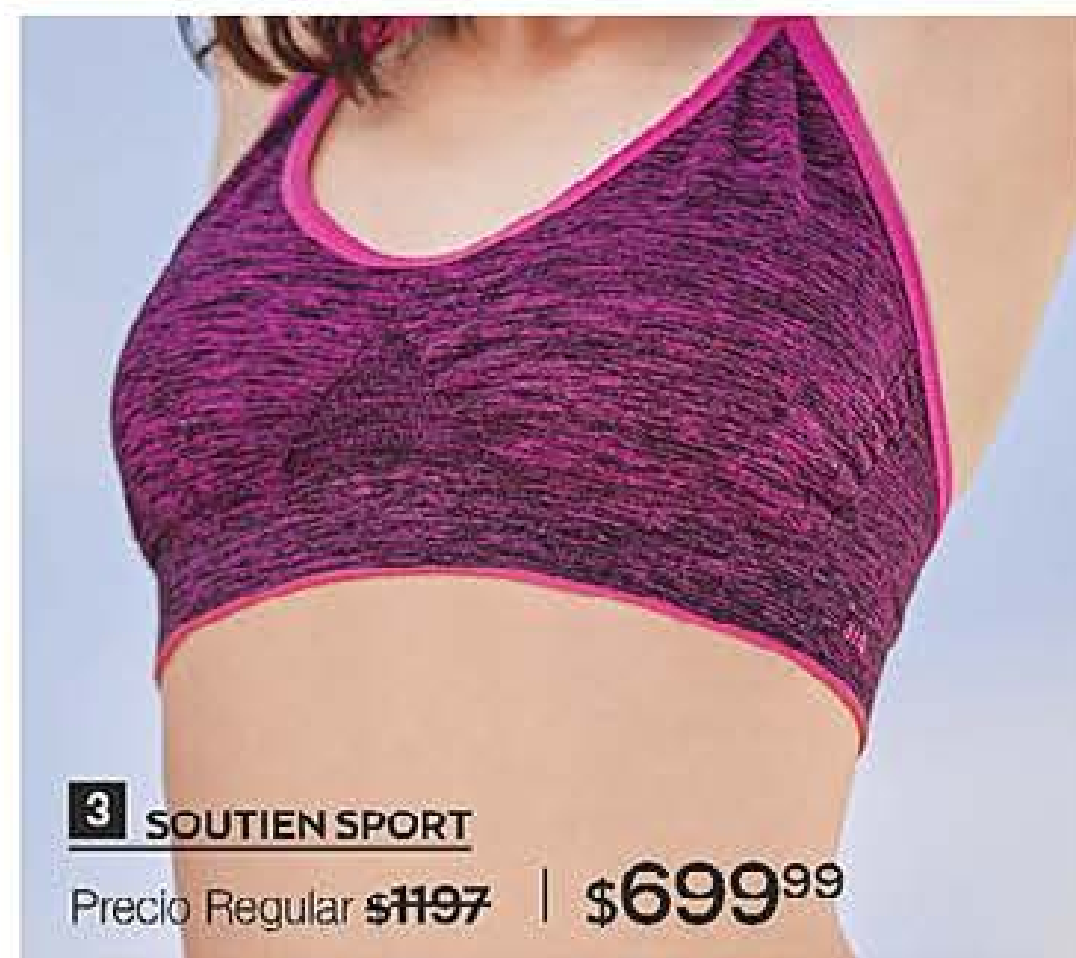

3 SOUTIEN SPORT
Precio Regular ~~$1197~~ | **$699⁹⁹**