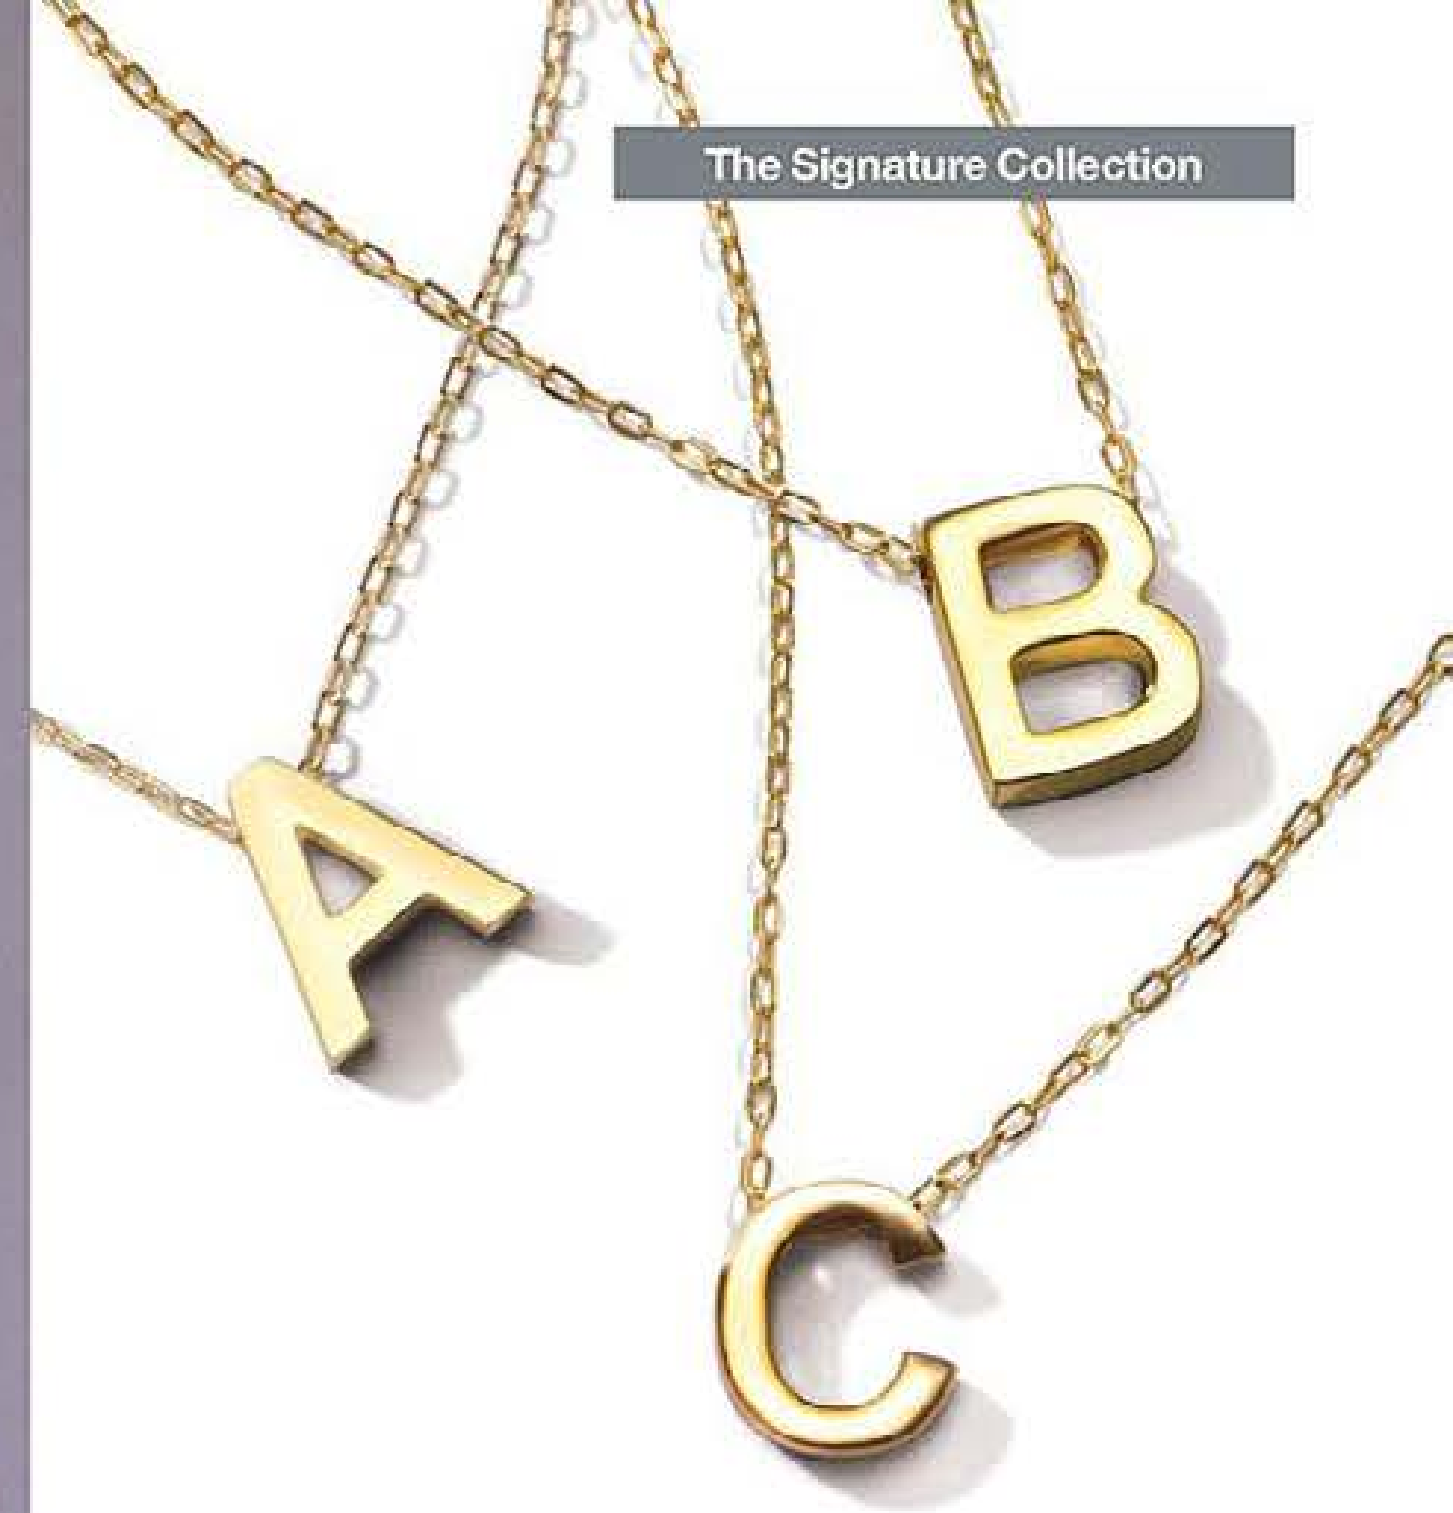

The Signature Collection